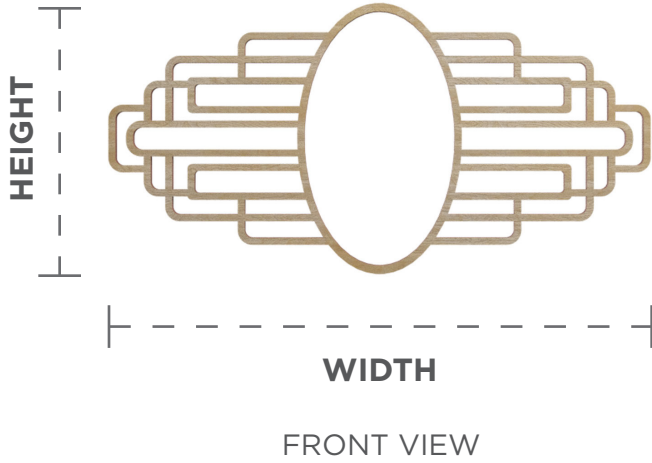

# PIERCED FRETWORK CEILING MEDALLIONS

STYLE

ELIZABETH

FRONT VIEW

PROJECTION  
SIDE VIEW

SIZE RANGE  
16" - 40"